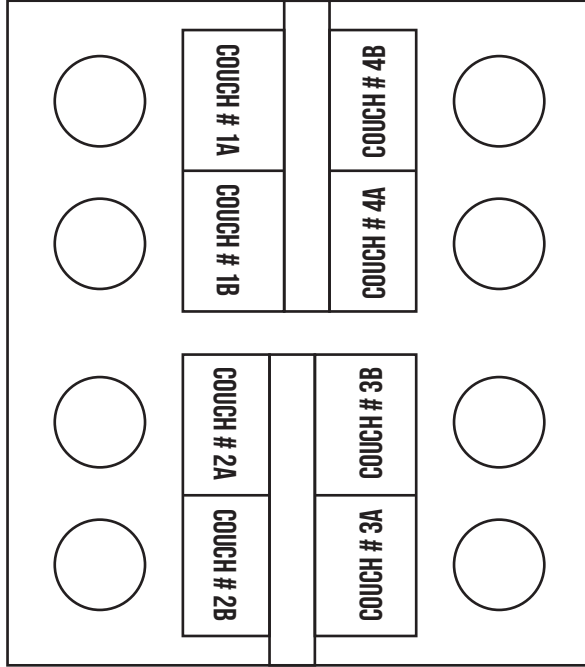

FRONT DOOR

CANDLE WALL

FRONT DESK

AQUARIUM

SECTION #1

SECTION #7

SECTION #6

EAST BAR

SECTION #5

MEN'S RESTROOM

BACK ROOM #9

SECTION #4

DJ BOOTH

UPSTAIRS #8

OFFICE

ICE

WEST BAR

SECTION #2

SECTION #3

WOMEN'S RESTROOM

EMPLOYEE RESTROOM

CLOSET

COAT CHECK